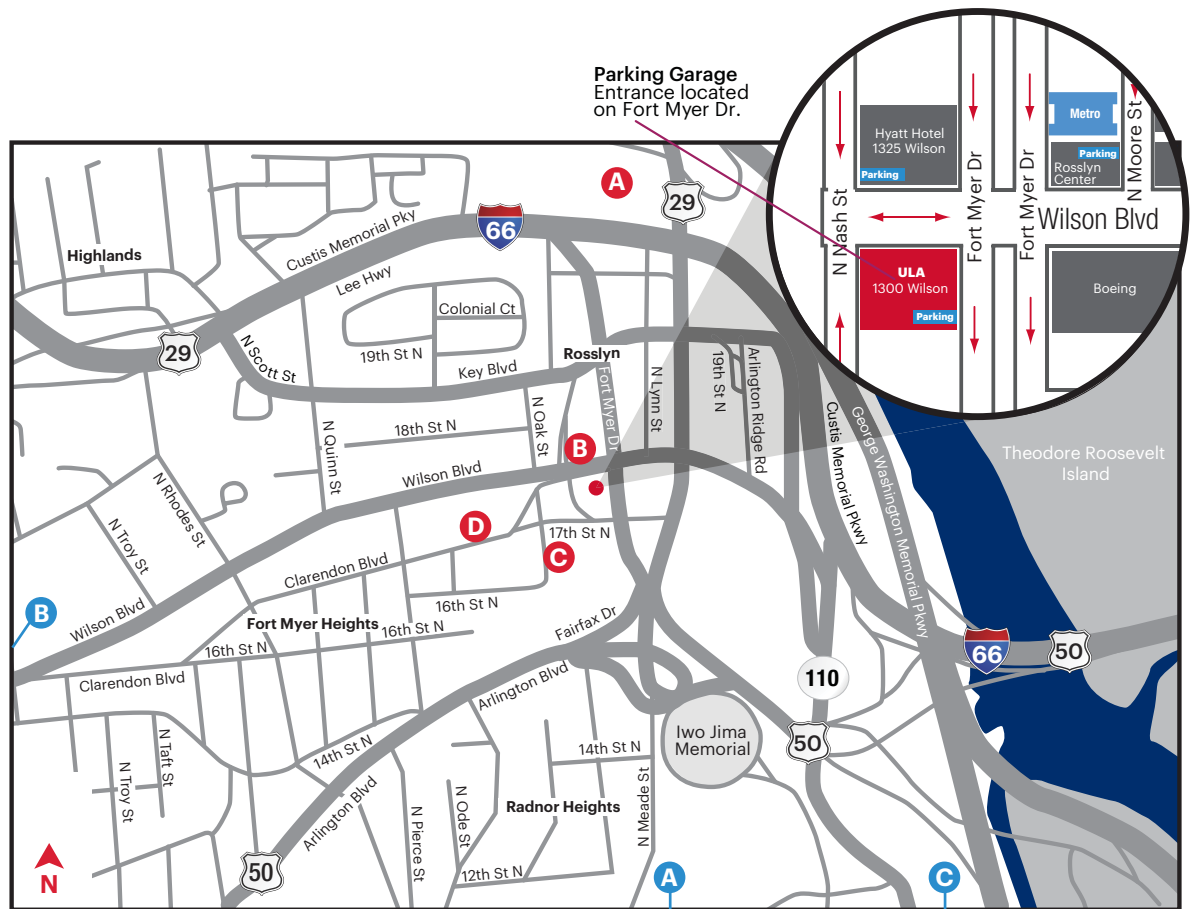

WASHINGTON, DC VISITOR'S GUIDE

1300 Wilson Blvd | Suite 950
Arlington, VA 22209

COMMONWEALTH TOWER

RUBY TUESDAY

LOCAL AREA MAP

From Dulles Airport (IAD)

- Take Dulles Access Rd to I-66, which will merge onto I-66 towards Washington, DC.
- Take exit 73 to Rosslyn/Key Bridge (US29).
- Turn right onto Fort Myer Dr and proceed to Wilson Blvd.
- The building will be on the right (SE corner of Wilson Blvd and Fort Myer Dr).

From Reagan Airport (DCA)

- Take US-1 N towards I-66 W and continue to Jefferson Davis Hwy (do not cross river on US-1 N to Washington).
- Take Wilson Blvd ramp towards Rosslyn.
- Proceed on Wilson Blvd to Fort Myer Dr.
- Building will be on the left (SE corner of Wilson Blvd and Fort Myer Dr).

Bangkok 54
[Thai, \$\$]
2919 Columbia Pike,
Arlington
703.521.4070
www.bangkok54restaurant.com

Restaurante Abi Azteca
[Latin American, \$\$]
3005 Columbia Pike,
Arlington
703.979.3579
www.abirestaurant.com