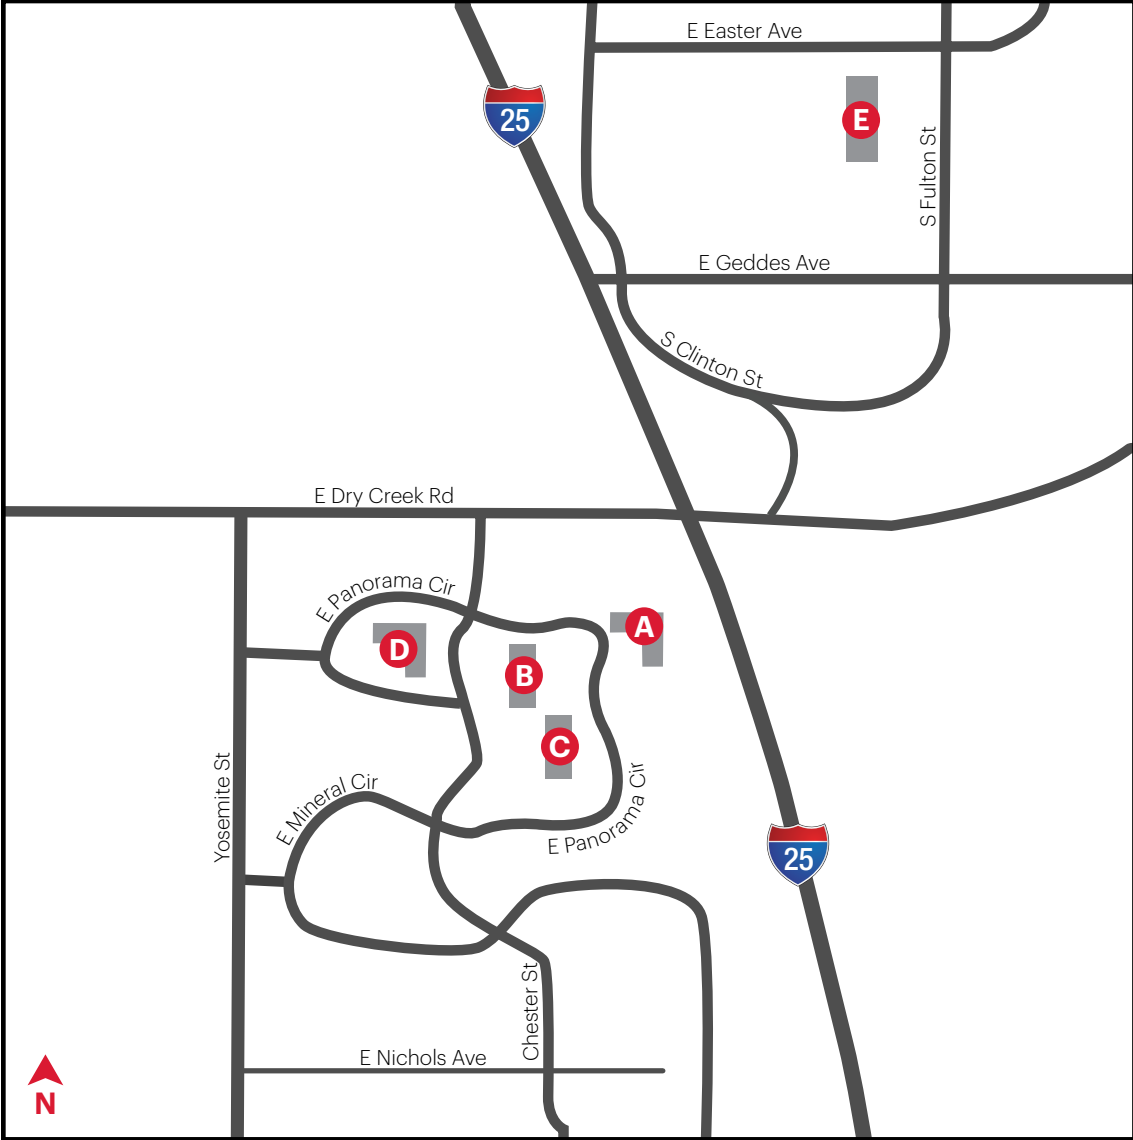

CENTENNIAL VISITOR'S GUIDE

LOCAL AREA MAP

From Denver International Airport (DIA) to the Centennial Campus (38 miles)

- As you exit the airport, you will be on Peña Blvd.
- Exit Peña Blvd at the E-470 toll road* south (2nd exit).
- Continue on E-470 for approximately 28 miles.
- At the junction of I-25 and E-470, take I-25 north.
- Exit I-25 at Dry Creek Rd (1st exit). Turn left (west) on Dry Creek Rd.
- At Chester St (1st light), turn left (south).
 - For the Einstein Laboratories, Kepler Technology Buildings or Galileo Operations Center turn left at E Panorama Cir (1st light).

[American, \$\$]
9627 E County Line Rd,
Englewood
303.792.9090
www.rockbottom.com

Seasons 52

[Fresh Grill, \$\$]
8325 Park Meadows Center Dr,
Lone Tree
303.799.0252
www.seasons52.com

White Chocolate Grill

VISITOR PARKING

Einstein and Kepler Buildings

Galileo Operations Center

9200 Building