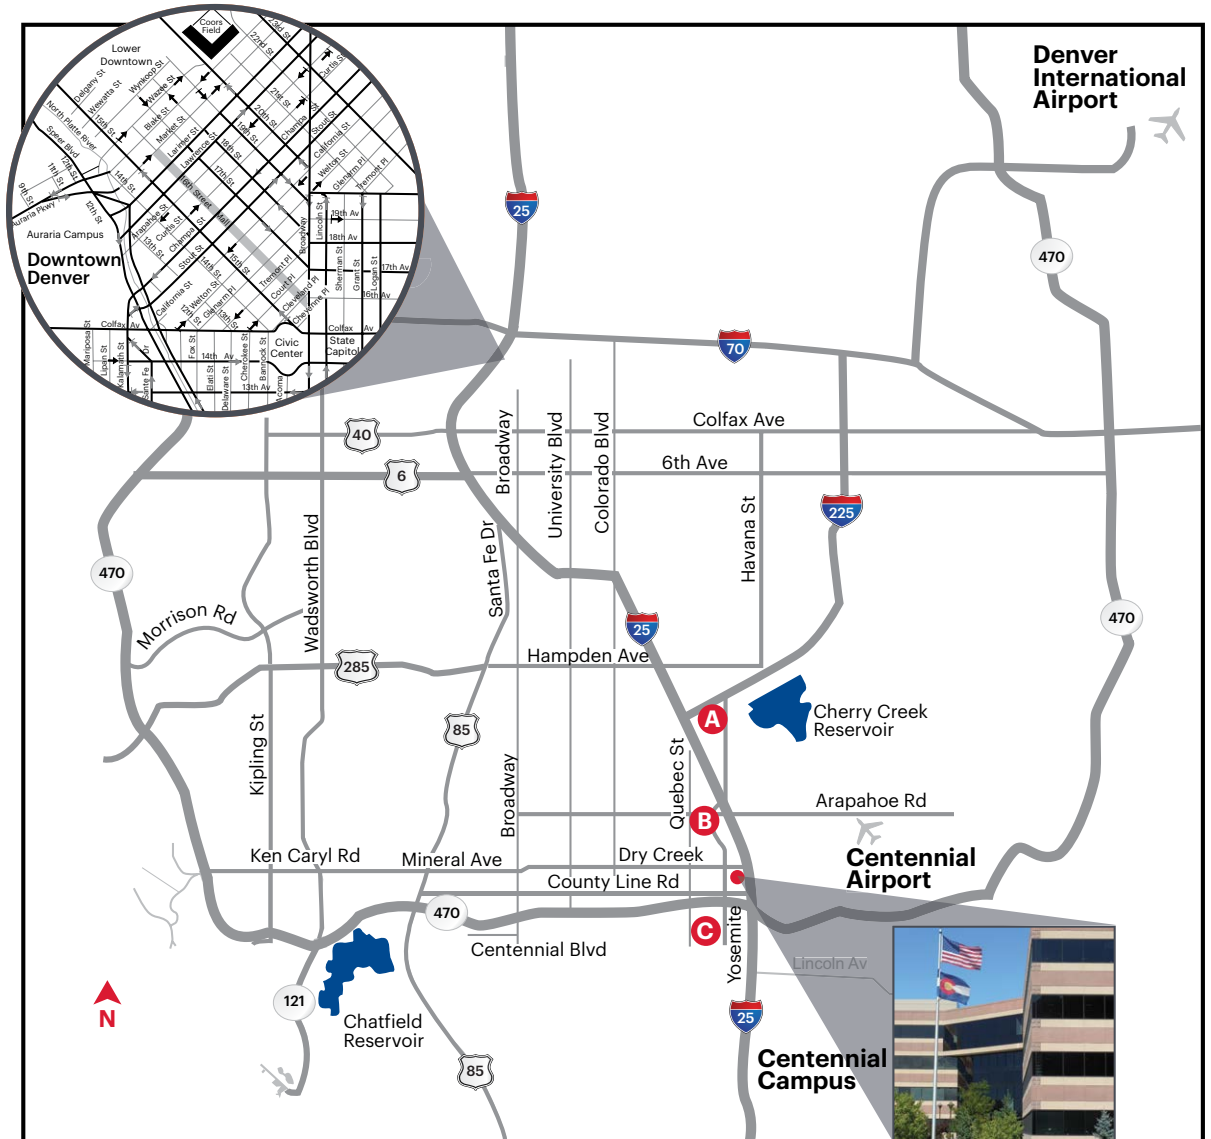

CENTENNIAL VISITOR'S GUIDE

LOCAL AREA MAP

From Denver International Airport (DIA) to the Centennial Campus (38 miles)

- As you exit the airport, you will be on Peña Blvd.
- Exit Peña Blvd at the E-470 toll road* south (2nd exit).
- Continue on E-470 for approximately 28 miles.
- At the junction of I-25 and E-470, take I-25 north.
- Exit I-25 at Dry Creek Rd (1st exit). Turn left (west) on Dry Creek Rd.
- At Chester St (1st light), turn left (south).
 - For the Einstein Laboratories, Kepler Technology Buildings or Galileo Operations Center turn left at E Panorama Cir (1st light).

* Toll road does not accept cash. Rental car companies will provide a transponder, please request when reserving car. Tolls will be charged to car rental.

HOTEL GUIDE

A Tech Center
Hyatt Regency Tech Center
7800 E Tufts Ave
Denver, CO 80237
303.779.1234
FAX: 303.850.7164